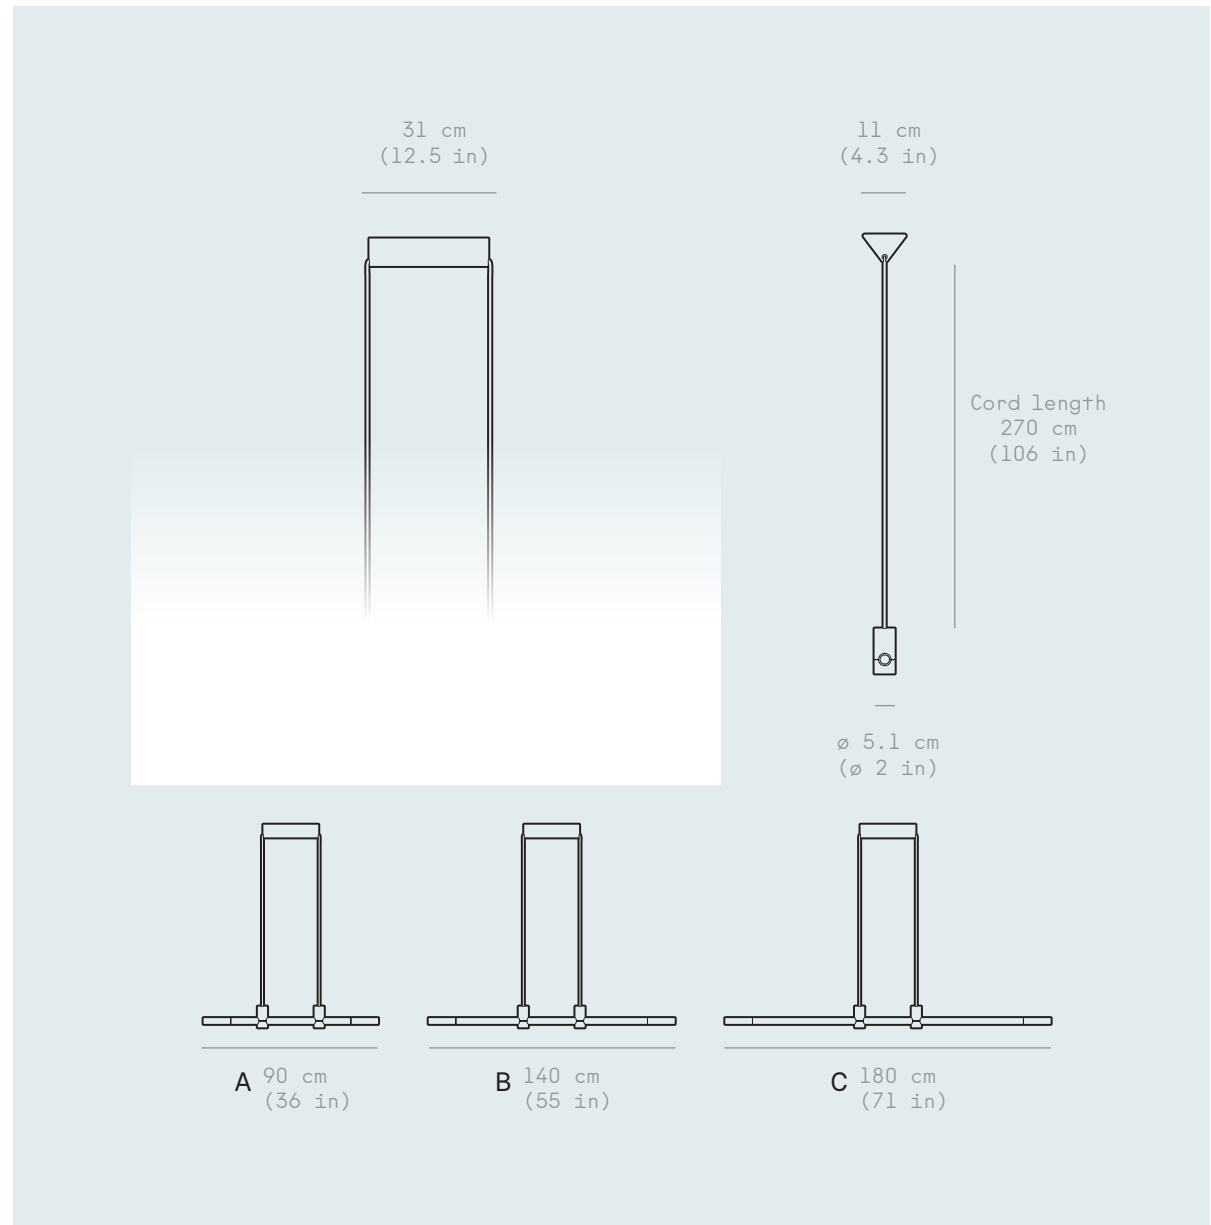

RA SERIES

RA Line

RA Line is distinguished by a marked opposition between heaviness and lightness. The borosilicate glass tube that pierces the supports accentuates this rivalry.

Initially made of neon, often associated with the strong white light that illuminates stores or with colored and bright signs at night. D'Armes renews our view of this object by giving it a noble design that becomes the centerpiece of luxurious and warm lighting. Their LED tubes encapsulated in hand-bent glass produce a warm light with adjustable colour temperature from 2700k to 4000k and up to 1900 lumens. RA lights seduce and surprise with the hypnotic light and aura they emit.

Design by Alexandre Joncas

RA Line

Design by Alexandre Joncas

LAMPING SPECIFICATIONS	<p>Input voltage : 120V or 220-240V</p> <p>Power input : A 13.5W, B 18.9W, C 27W</p> <p>Technology : Integrated LED</p> <p>CRI : >90</p> <p>CCT : LED Dim to warm 2700K to 2300K</p> <p>LED Dim to warm 3000K to 2300K</p> <p>LED Dim to warm 3500K to 2300K</p> <p>LED Fix 2700K / 3000K / 3500K / 4000K</p> <p>Lumen source : A 800 lm, B 1100 lm, C 1600 lm</p> <p>Dimmable : 0-10V, Triac (Link for compatible dimmer)</p>
------------------------	---

PRODUCT WEIGHT	A 3.5 kg / 7.6 lbs, B 3.9 kg / 8.6 lbs, C 4.4 kg / 9.7 lbs
----------------	--

CERTIFICATIONS	<p>IP20  </p> <p>Designed and made in Canada</p>
----------------	--

CORD LENGTH	<p>270 cm (106 in) field adjustable</p> <p><i>*custom length available upon request</i></p>
-------------	---

Order code generator	Serie	Model	Tube Length	Finish	CCT	Voltage-Dimming	QTY
Order code :	RA	LI	A 90cm	CAGO	F	1 120V 0-10V	..
	.	.	B 140cm	CTGO	D	2 120V Triac	..
	.	.	C 180cm	CTCL	.	3 220-240V 0-10V	..
	.	.	.	CTBA	.	4 220-240V Triac	..
	.	.	.	ZZ	.	Custom	..