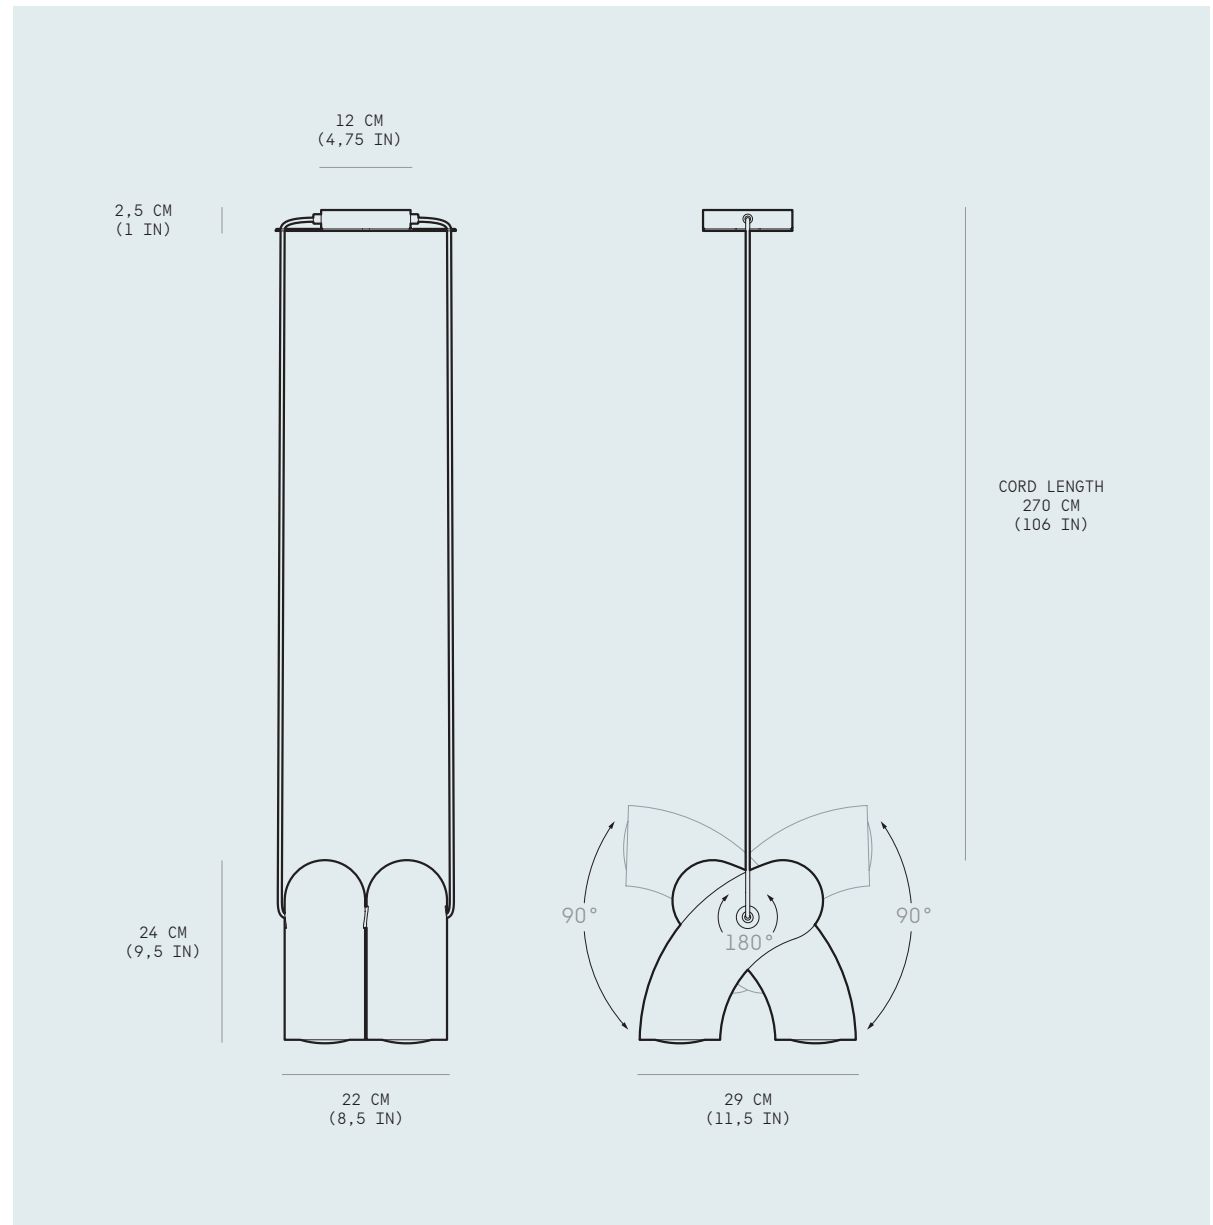

darmes

PENDANT LIGHT

Hyphen

Derived from the ancient Greek ὑφ' ἑν (huph' hén), Hyphen literally designates the union of two in one. The collection unites opposites and is available in several materials: warm, soft and sensitive porcelain is joined by cold, strong and shiny steel. Versatile, the luminaires can be pendant, wall, or free-standing.

archiproducts
DESIGN AWARDS
2022

WINNER

Hyphen Pendant

LAMPING SPECIFICATIONS	<p>Input voltage : 120V or 220-240V</p> <p>Power input : 26W</p> <p>Technology : PAR30S LED bulb (included)</p> <p>CRI : >80</p> <p>CCT : 3000K (Warm white)</p> <p>Lumen source : 2000 lm</p> <p>Dimmable : Yes (Link for compatible dimmer)</p>
------------------------	--

PRODUCT WEIGHT	<p>Steel : 8 kg / 17,6 lbs</p> <p>Porcelain : 4,4 kg / 9,6 lbs</p>
----------------	--

CORD LENGTH	<p>270 cm (106 in)</p> <p>*CUSTOM LENGTH AVAILABLE UPON REQUEST</p>
-------------	---

CERTIFICATIONS	<p>IP20  </p> <p>Designed and made in Canada</p>
----------------	--

MATERIALS	<p>EXTERIOR FINISHES :</p> <ul style="list-style-type: none">  Steel Sandy Black  Steel Chromatic Black  Natural Porcelain  Steel Custom
-----------	--

Order code generator	Serie	Model	Finish	Voltage	QTY
	HY Hyphen	PE Pendant	TB Sandy Black	11 120V	.
	.	.	BC Chromatic Black	21 220-240V	.
	.	.	PN Natural Porcelaine	.	.
	.	.	ZZ Custom	.	.
Order code :	HY	PE	---	---	---