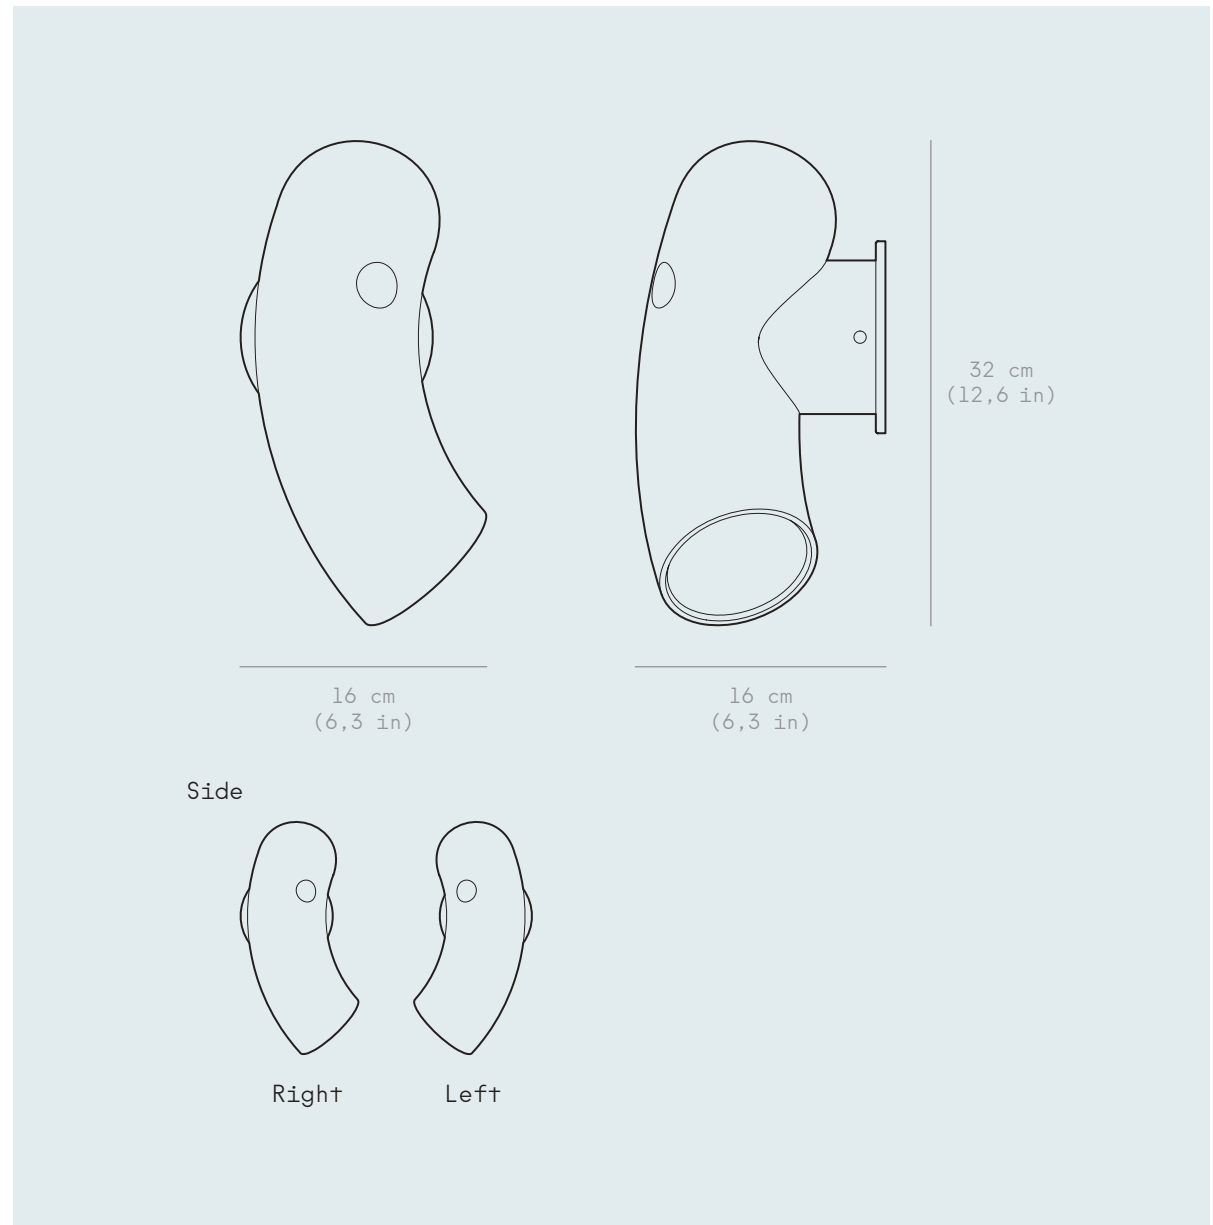

Hyphen Wall

LAMPING SPECIFICATIONS	Input voltage : 120V or 220-240V Power input : 13W Technology : PAR30S LED bulb (included) CRI : >80 CCT : 3000K (Warm white) Lumen source : 1000 lm Dimmable : Yes (Link for compatible dimmer)

PRODUCT WEIGHT	Steel : 3,5 kg / 7,8 lbs Porcelain : 1,7 kg / 3,8 lbs

FIXING	Hardwired to the wall

CERTIFICATIONS	IP20 Designed and made in Canada

MATERIALS	EXTERIOR FINISHES : - Steel Sandy Black - Steel Chromatic Black - Natural Porcelain - Steel Custom

Order code generator	Serie	Model	Side	Finish	Voltage	QTY
	HY Hyphen	WA Wall	A Right	TB Sandy Black	1 120V	.
	.	.	B Left	BC Chromatic Black	2 220-240V	.
	.	.	.	PN Natural Porcelaine	.	.
	.	.	.	ZZ Custom	.	.
Order code :	HY	WA		---	---	---