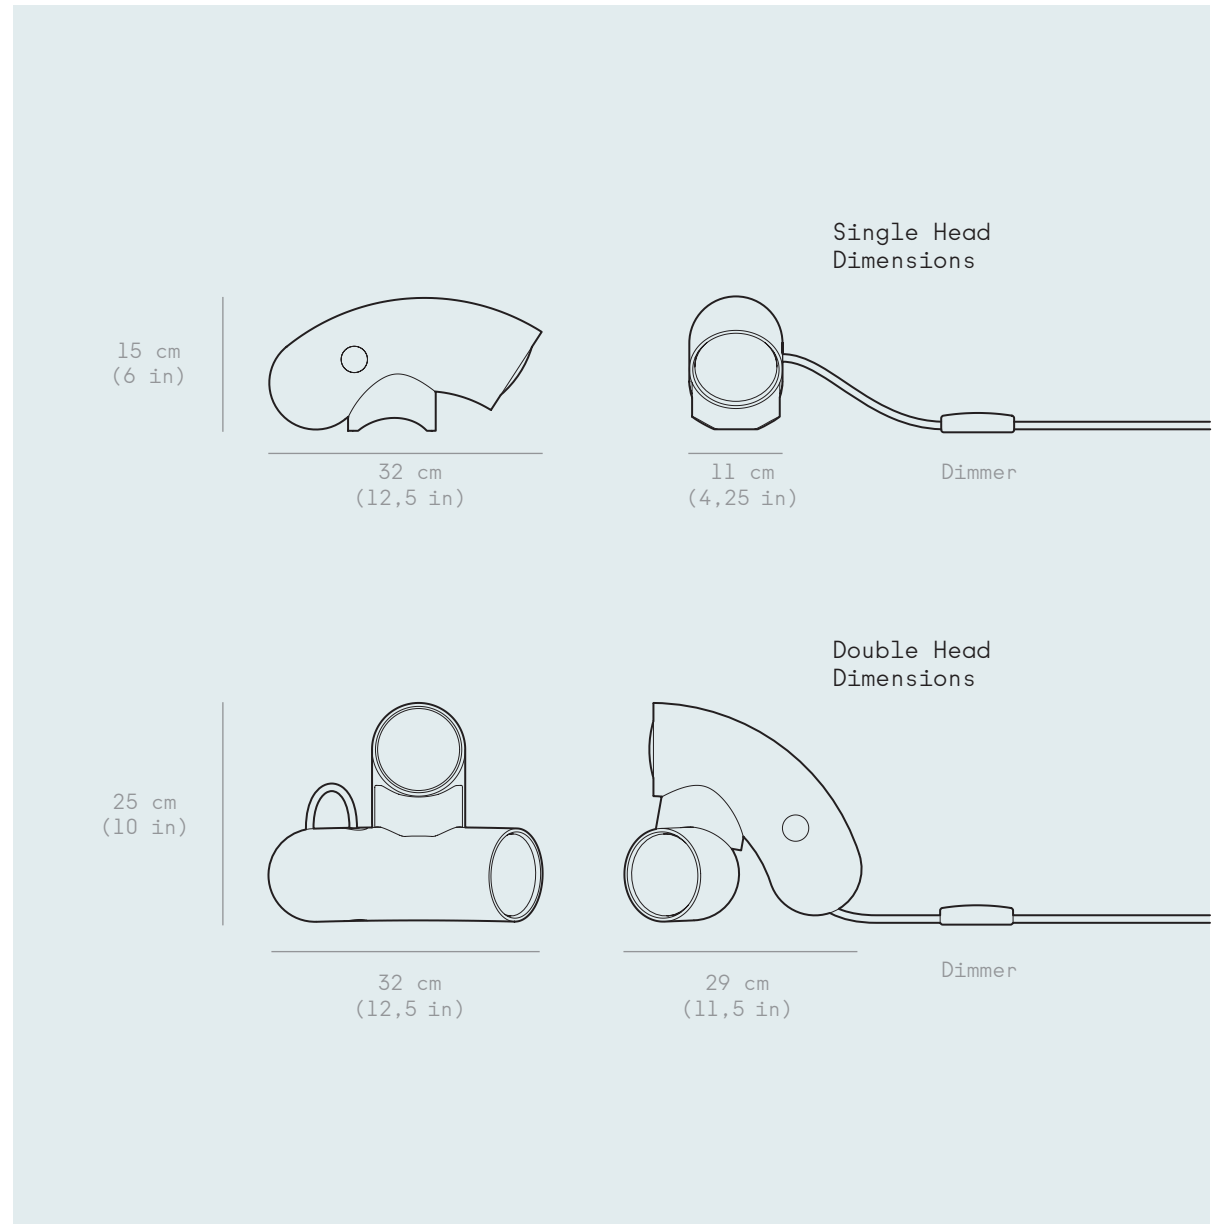

archiproducts
DESIGN AWARDS
2022

WINNER

Hyphen Table

LAMPING SPECIFICATIONS	<p>Input voltage : 120V or 220-240V</p> <p>Power input : 13W per head</p> <p>Technology : PAR30S LED bulb (included)</p> <p>CRI : >80</p> <p>CCT : 3000K (Warm white)</p> <p>Lumen source : 1000 lm per head</p> <p>Dimmable : Yes (Link for compatible dimmer)</p>
------------------------	--

PRODUCT WEIGHT	<p>Steel : 3,5 kg / 7,8 lbs</p> <p>Porcelain : 1,7 kg / 3,8 lbs</p>
----------------	---

CERTIFICATIONS	<p>IP20  </p> <p>Designed and made in Canada</p>
----------------	--

MATERIALS	<p>EXTERIOR FINISHES :</p> <ul style="list-style-type: none">  Steel Sandy Black  Steel Chromatic Black  Natural Porcelain  Steel Custom
-----------	---