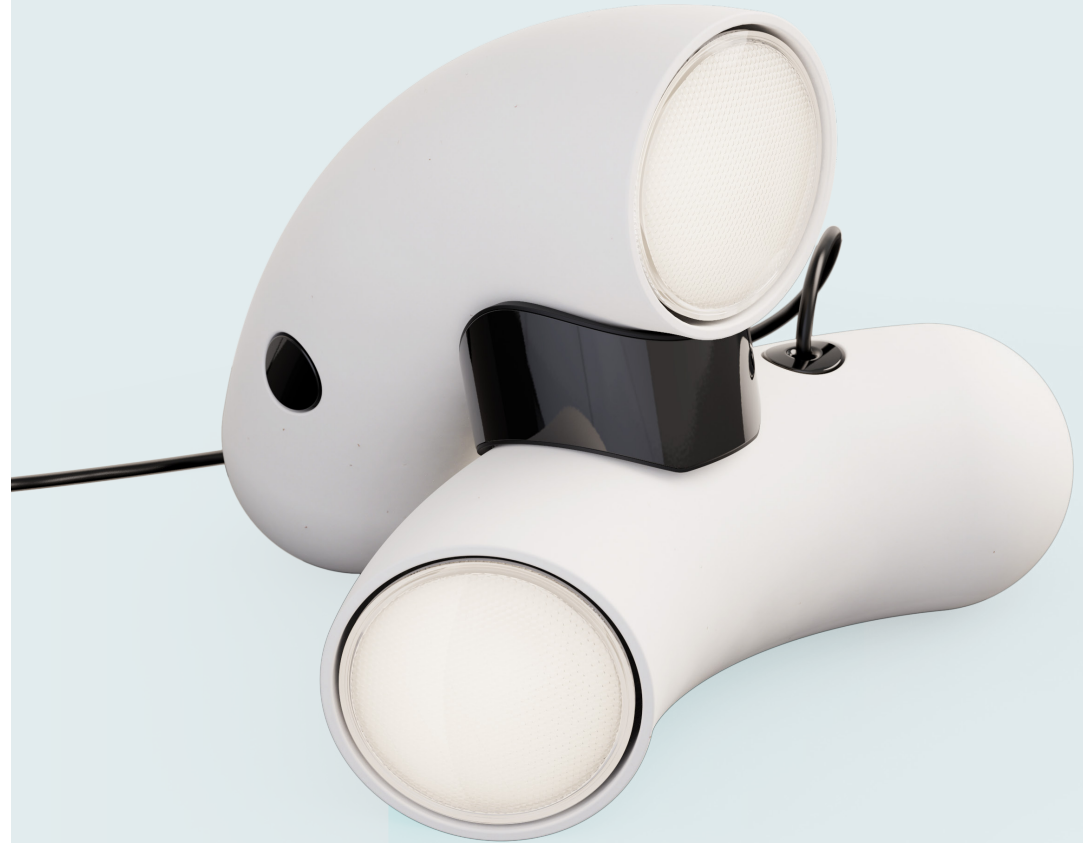

darmes

TABLE LIGHT

Hyphen

Derived from the ancient Greek ὑφ' ἑν (hup'h' hén), Hyphen literally designates the union of two in one. The collection unites opposites and is available in several materials: warm, soft and sensitive porcelain is joined by cold, strong and shiny steel. Versatile, the luminaires can be pendant, wall, or free-standing.

archiproducts
DESIGN AWARDS
2022

WINNER

Hyphen Table

LAMPING SPECIFICATIONS	<p>Input voltage : 120V or 220-240V</p> <p>Power input : 13W per head</p> <p>Technology : PAR30S LED bulb (included)</p> <p>CRI : >80</p> <p>CCT : 3000K (Warm white)</p> <p>Lumen source : 1000 lm per head</p> <p>Dimmable : Yes (Link for compatible dimmer)</p>
------------------------	--

PRODUCT WEIGHT	<p>Steel : 3,5 kg / 7,8 lbs</p> <p>Porcelain : 1,7 kg / 3,8 lbs</p>
----------------	---

CERTIFICATIONS	<p>IP20  </p> <p>Designed and made in Canada</p>
----------------	--

MATERIALS	<p>EXTERIOR FINISHES :</p> <ul style="list-style-type: none">  Steel Sandy Black  Steel Chromatic Black  Natural Porcelain  Steel Custom
-----------	---