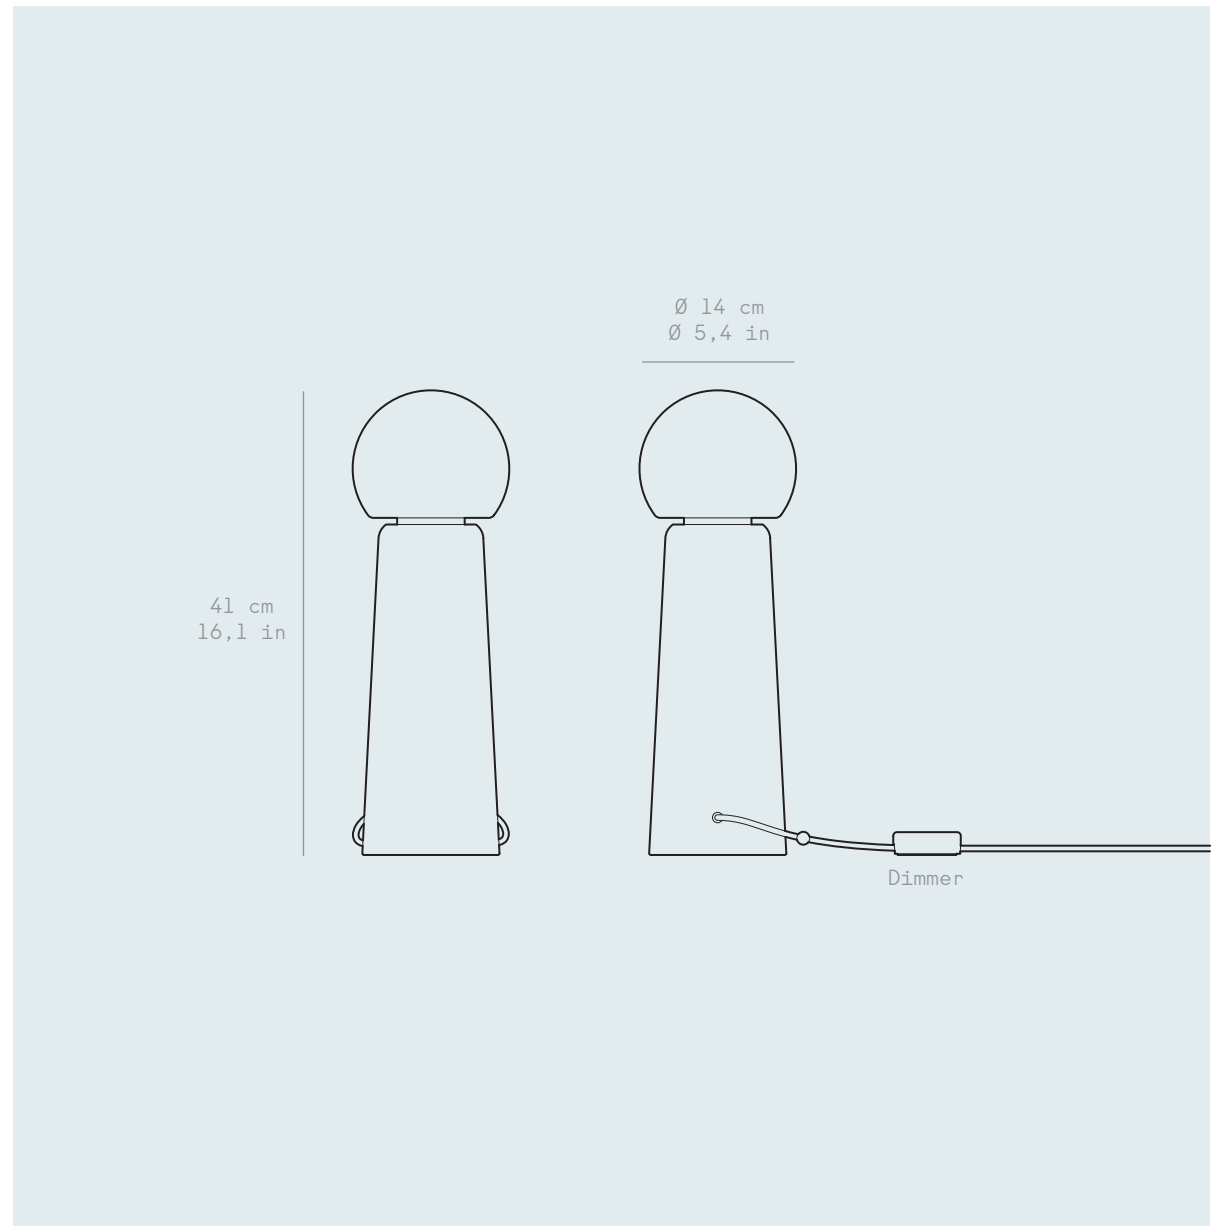

**PRODUCT WEIGHT** 2,1 kg / 4,6 lbs

**CONSTRUCTION** Handmade blowingglass and aluminium

**CERTIFICATIONS** IP20   
 Designed and made in Canada

**MATERIALS** GLASS COLOR :

|   |  |
|---|--|
|  Clear |  Red    |
|  Fog   |  Dark   |
|  Sauge |  Custom |

\*Color grandiant may vary from one fixture to another

| Order code generator | Serie |      | Model |       | Finish |        | Voltage |          | QTY |
|----------------------|-------|------|-------|-------|--------|--------|---------|----------|-----|
|                      | Gl    | Gigi | TA    | Table | CT     | Clear  | 1       | 120V     | .   |
|                      | .     |      | .     |       | FO     | Fog    | 2       | 220-240V | .   |
|                      | .     |      | .     |       | SA     | Sage   | .       |          | .   |
|                      | .     |      | .     |       | RE     | Red    | .       |          | .   |
|                      | .     |      | .     |       | DA     | Dark   | .       |          | .   |
|                      | .     |      | .     |       | ZZ     | Custom | .       |          | .   |
| <b>Order code :</b>  | Gl    |      | TA    |       | ---    |        | ---     |          | --- |