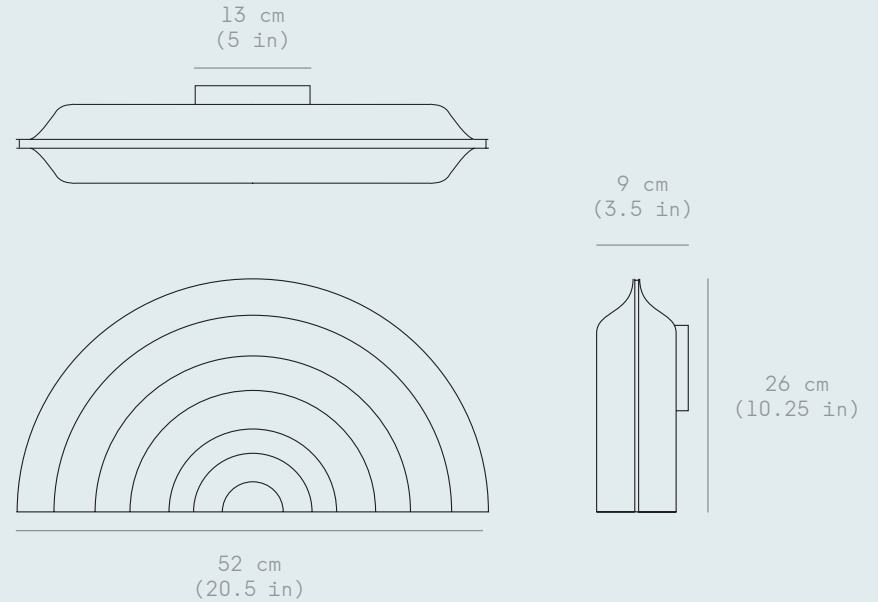

# Doppler Wall

**LAMPING SPECIFICATIONS**

Input voltage : 120V or 220-240V  
 Power input : 24W  
 Technology : LED Bulb/Replaceable (included)  
 CRI : >90  
 CCT : 3000K (Warm white) Other CCT available upon request  
 Lumen source : 3200 lm  
 Dimmable : Yes

**PRODUCT WEIGHT** 2,8 kg / 6,2 lbs

**FIXING** Hardwired to the wall

**CERTIFICATIONS** IP20    
 Designed and made in Canada

**MATERIALS** EXTERIOR FINISHES :

-  Glossy Ivory
-  Glossy Black
-  Chrome
-  12k Gold