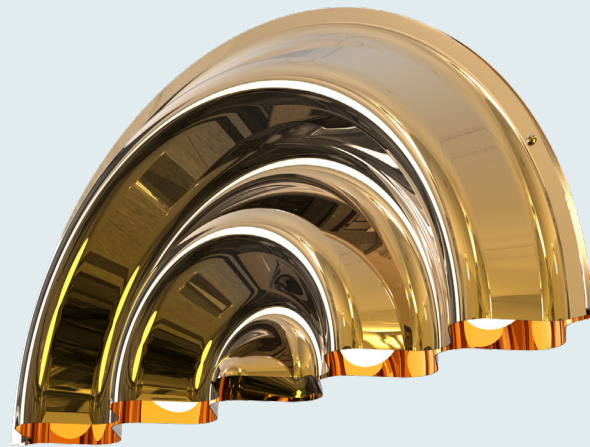

# Doppler Wall

Doppler channels the Doppler effect and reveals artwork that embodies the very essence of water: a brilliant shine associated with fluidity and surprising light reflections. Over several months of communication and knowledge transfer, artist Florian Martin and Darmes developed this collection. Whether in the forms of singular or triple pendants, floor lamps, or sconces, each Doppler piece beckons exploration of shape and perspective, unlocking a world of creative possibilities.

# Doppler Wall

**LAMPING SPECIFICATIONS**

Input voltage : 120V or 220-240V  
 Power input : 24W  
 Technology : LED Bulb/Replaceable (included)  
 CRI : >90  
 CCT : 3000K (Warm white) Other CCT available upon request  
 Lumen source : 3200 lm  
 Dimmable : Yes

**PRODUCT WEIGHT** 2,8 kg / 6,2 lbs

**FIXING** Hardwired to the wall

**CERTIFICATIONS** IP20    
 Designed and made in Canada

**MATERIALS** EXTERIOR FINISHES :

-  Glossy Ivory
-  Glossy Black
-  Chrome
-  12k Gold