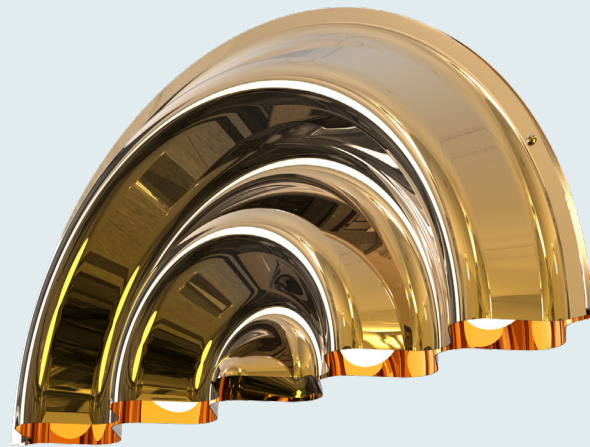

Doppler Wall

Doppler channels the Doppler effect and reveals artwork that embodies the very essence of water: a brilliant shine associated with fluidity and surprising light reflections. Over several months of communication and knowledge transfer, artist Florian Martin and d'Armes developed this collection. Whether in the forms of singular or triple pendants, floor lamps, or sconces, each Doppler piece beckons exploration of shape and perspective, unlocking a world of creative possibilities.

Doppler Wall

LAMPING SPECIFICATIONS

Input voltage : 120V or 220-240V
 Power input : 24W
 Technology : LED Bulb/Replaceable (included)
 CRI : >90
 CCT : 3000K (Warm white) Other CCT available upon request
 Lumen source : 3200 lm
 Dimmable : Yes

PRODUCT WEIGHT 2,8 kg / 6,2 lbs

FIXING Hardwired to the wall

CERTIFICATIONS IP20  
 Designed and made in Canada

MATERIALS EXTERIOR FINISHES :

-  Glossy Ivory
-  Glossy Black
-  Chrome
-  12k Gold

Order code generator	Serie	Model	Finish	Voltage	QTY
	DO Doppler	WA Wall	IG Ivory	1 120V	.
	.	.	BG Black	2 220-240V	.
	.	.	CH Chrome	.	.
	.	.	GO Gold	.	.
Order code :	DO		---	---	---