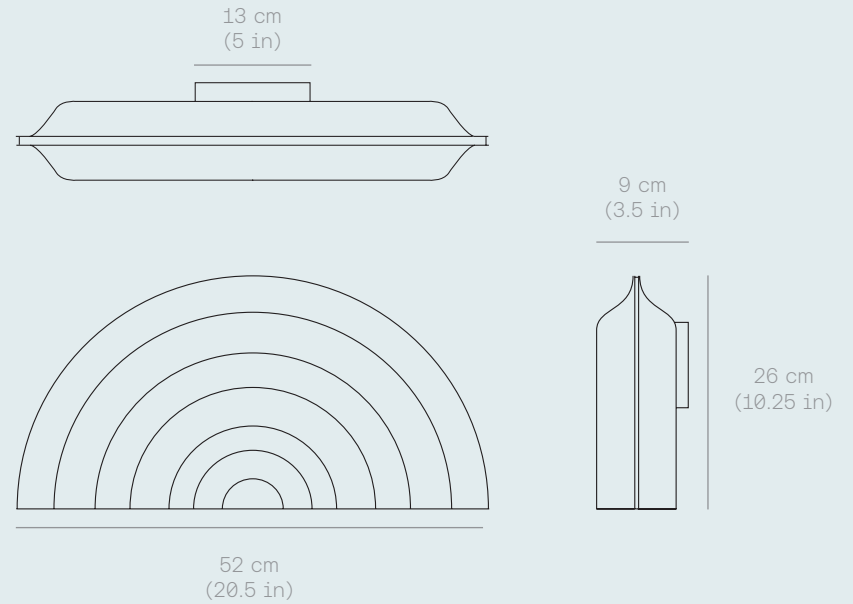

Doppler Wall

LAMPING SPECIFICATIONS

Input voltage : 120V or 220-240V
 Power input : 24W
 Technology : LED Bulb/Replaceable (included)
 CRI : >90
 CCT : 3000K (Warm white) Other CCT available upon request
 Lumen source : 3200 lm
 Dimmable : Yes

PRODUCT WEIGHT 2,8 kg / 6,2 lbs

FIXING Hardwired to the wall

CERTIFICATIONS IP20  
 Designed and made in Canada

MATERIALS EXTERIOR FINISHES :

-  Glossy Ivory
-  Glossy Black
-  Chrome
-  12k Gold

Order code generator	Serie	Model	Finish	Voltage	QTY
	DO Doppler	WA Wall	IG Ivory	1 120V	.
	.	.	BG Black	2 220-240V	.
	.	.	CH Chrome	.	.
	.	.	GO Gold	.	.
Order code :	DO		---	---	---