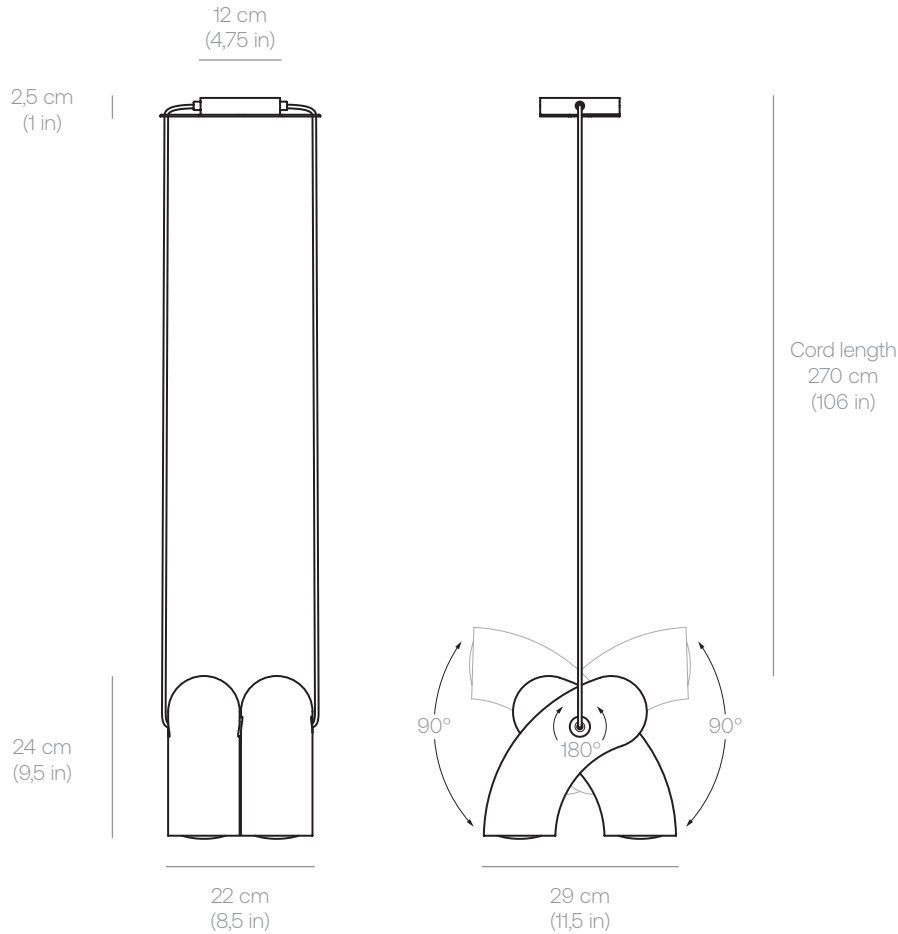

Hyphen Pendant

Lamping Specifications

Input voltage : 120V or 220-240V
Power input : 26W
Technology : PAR30S LED bulb (included)
CRI : >80
CCT : 3000K (Warm white)
Lumen source : 2000 lm

Product Weight

Steel : 8 kg / 17,6 lbs
Porcelain : 4,4 kg / 9,6 lbs

Cord length

270 cm (106 in)
*custom length available upon request

Certifications

IP20

Materials

Exterior finishes :

- Steel Sandy Black
- Steel Chromatic Black
- Natural Porcelain
- Steel Custom

Order code generator	Serie	Model	Finish	Voltage	QTY
HY	Hyphen	PE	Pendant	TB Sandy Black	11 120V
.	.	.	.	BC Chromatic Black	21 220-240V
.	.	.	.	PN Natural Porcelaine	.
.	.	.	.	ZZ Custom	.
.	.	.	.	.	.
Order code :	HY	PE	---	---	---