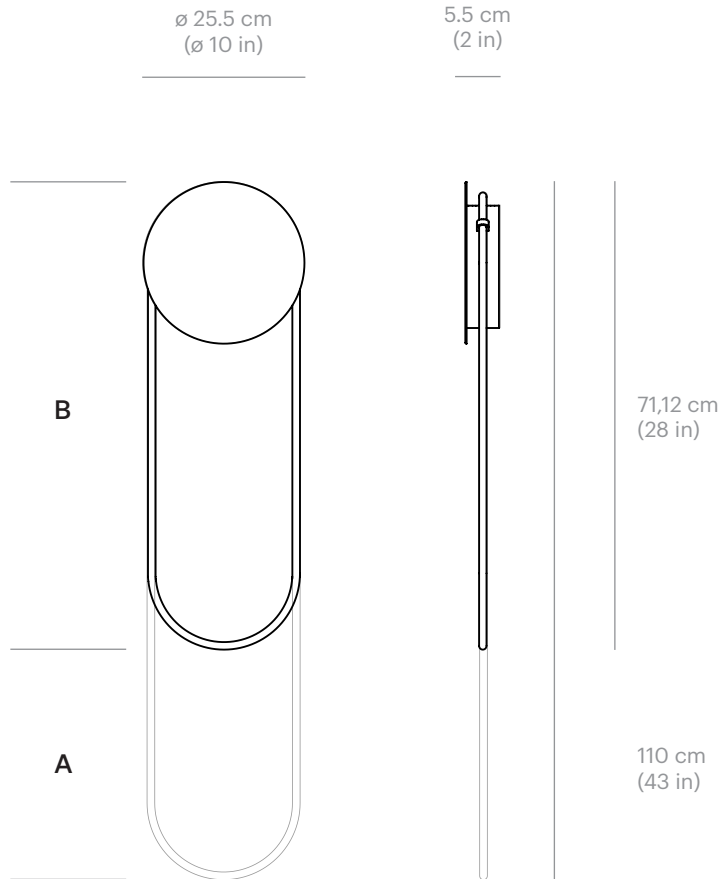

d'Armes

RA Séries

RA Wall

RA Wall participates in its surroundings by playing with contrasts, shadows and reflections. The circular neon tube emits a bright light that reflects softly on the wall.

A disc eclipses a part of the light and draws in the hues of the setting.

Design by Alexandre Joncas

archiproducts[®]
DESIGN AWARDS
—
WINNER 2017

RA Wall

Design by Alexandre Joncas

Lamping Specifications

Power input : 45W
 Technology : Cold cathode neon lifetime of 100 000h
 CCT* : 3000K (Warm white)
 Lumen source : **A** 1800 lm / **B** 1200 lm
 CRI : 94
 Input voltage : 120V - Integrated dimmer only
 220-240V - DALI dimming*

*1-10V and other CCT available upon request

Product Weight

4.1 kg / 9 lbs

Construction

Hand-bent glass neon tube

Certifications

IP20 

Materials

Round plate finishes:

-  12K Gold
-  Chrome
-  Sandy Black
-  Sandy White
-  Mirror

Order code generator	Serie		Model		Finish		Voltage		Dimension		QTY
	RA	RA	WA	Wall	GO	12K Gold	11	120V	A	110 cm (43 in)	.
	CH	Chrome	21	220-240V	B	71.12 cm (28 in)	.
	TB	Sandy Black
	TW	Sandy White
	MI	Mirror
Order code :	RA		---		---		---		---		---