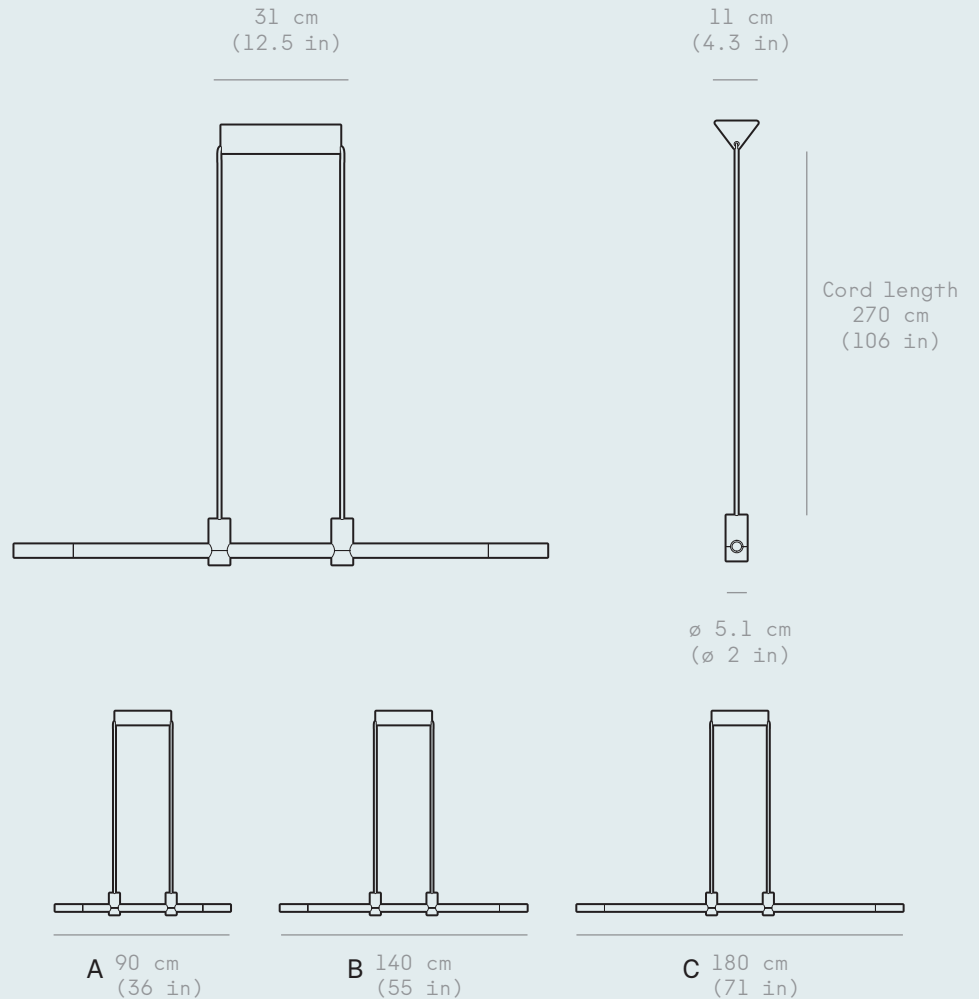

RA Line

Design by Alexandre Joncas

LAMPING SPECIFICATIONS	Input voltage : 120V or 220-240V Power input : A 13.5W, B 18.9W, C 27W Technology : Integrated LED CRI : >90 CCT : LED Dim to warm 2700K to 2300K LED Dim to warm 3000K to 2300K LED Dim to warm 3500K to 2300K LED Fix 2700K / 3000K / 3500K / 4000K Lumen source : A 800 lm, B 1100 lm, C 1600 lm Dimmable : 0-10V, Triac (Link for compatible dimmer)

PRODUCT WEIGHT	A 3.5 kg / 7.6 lbs, B 3.9 kg / 8.6 lbs, C 4.4 kg / 9.7 lbs

CERTIFICATIONS	IP20 Designed and made in Canada

CORD LENGTH	270 cm (106 in) field adjustable <i>*custom length available upon request</i>

MATERIALS	GLASS TUBE FINISHES* : <i>*all glass tube finishes have a clear transparent center section</i> - Gold 12K - Clear Anodized - Clear Amber Tips - Black Anodized - Clear Transparent - Custom

Order code generator	Serie	Model	Tube Length	Finish	CCT	Voltage-Dimming	QTY
RA	RA	LI	A 90cm	CAGO	F	1 120V 0-10V	.
.	.	.	B 140cm	CTGO	D	2 120V Triac	.
.	.	.	C 180cm	CTCL	.	3 220-240V 0-10V	.
.	.	.	.	CTBA	.	4 220-240V Triac	.
.	.	.	.	ZZ	.	Custom	.
Order code :	RA	LI			---	---	---