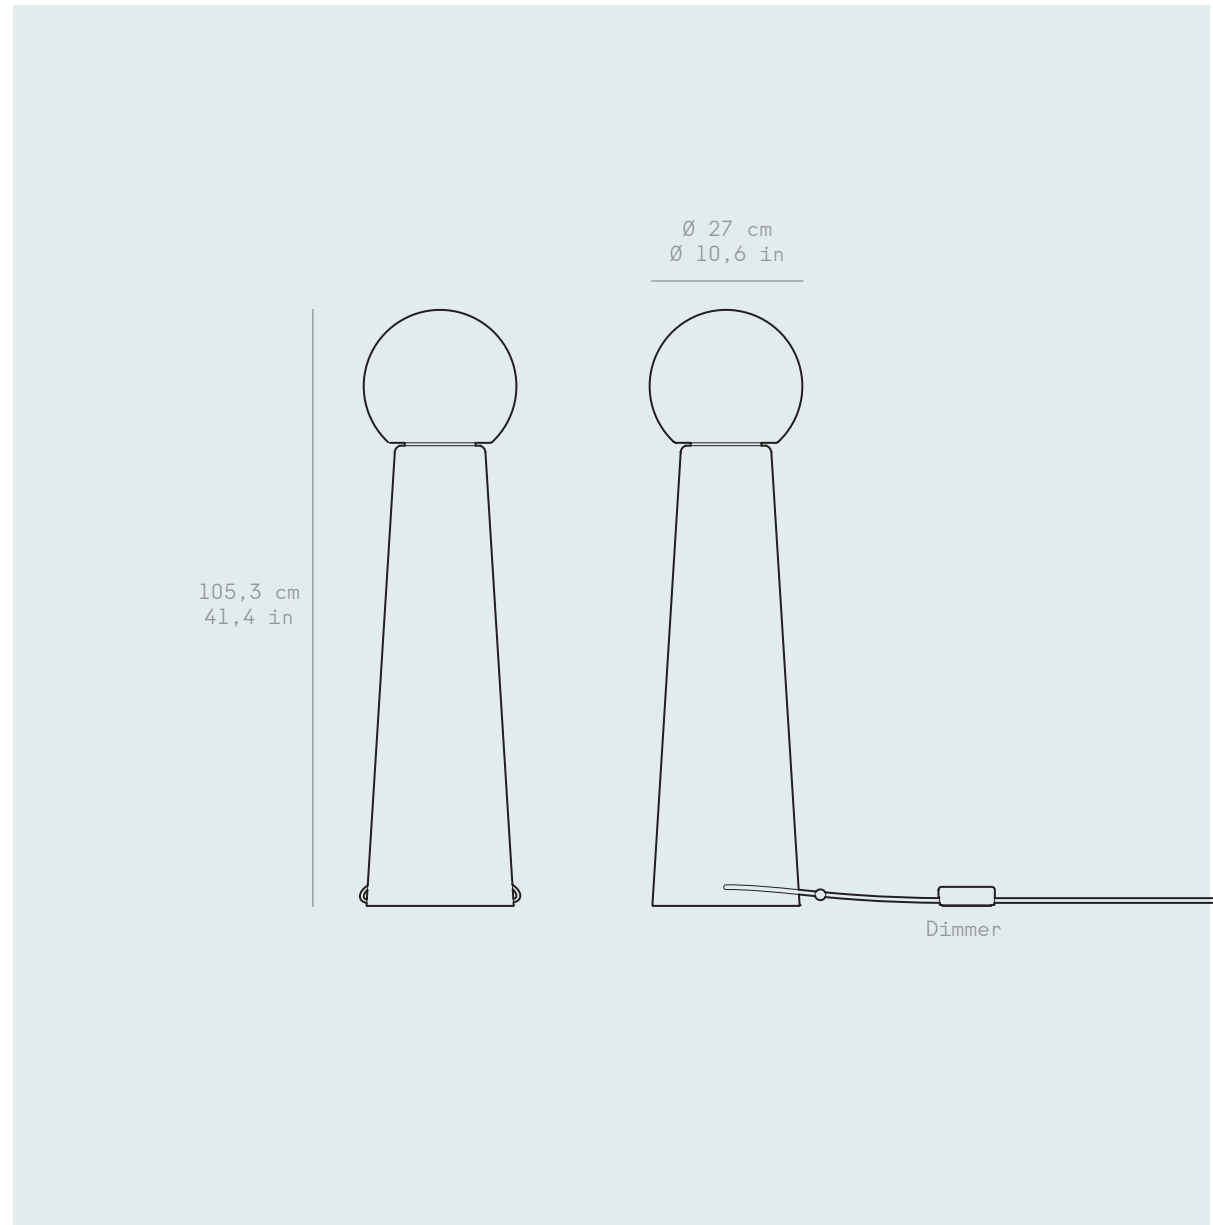

PRODUCT WEIGHT 9,5 kg / 21 lbs

CONSTRUCTION Handmade blowingglass and aluminium

CERTIFICATIONS IP20 
 Designed and made in Canada

MATERIALS GLASS COLOR :

-  Clear
-  Rising Fog
-  Custom

*Color grandiant may vary from one fixture to another